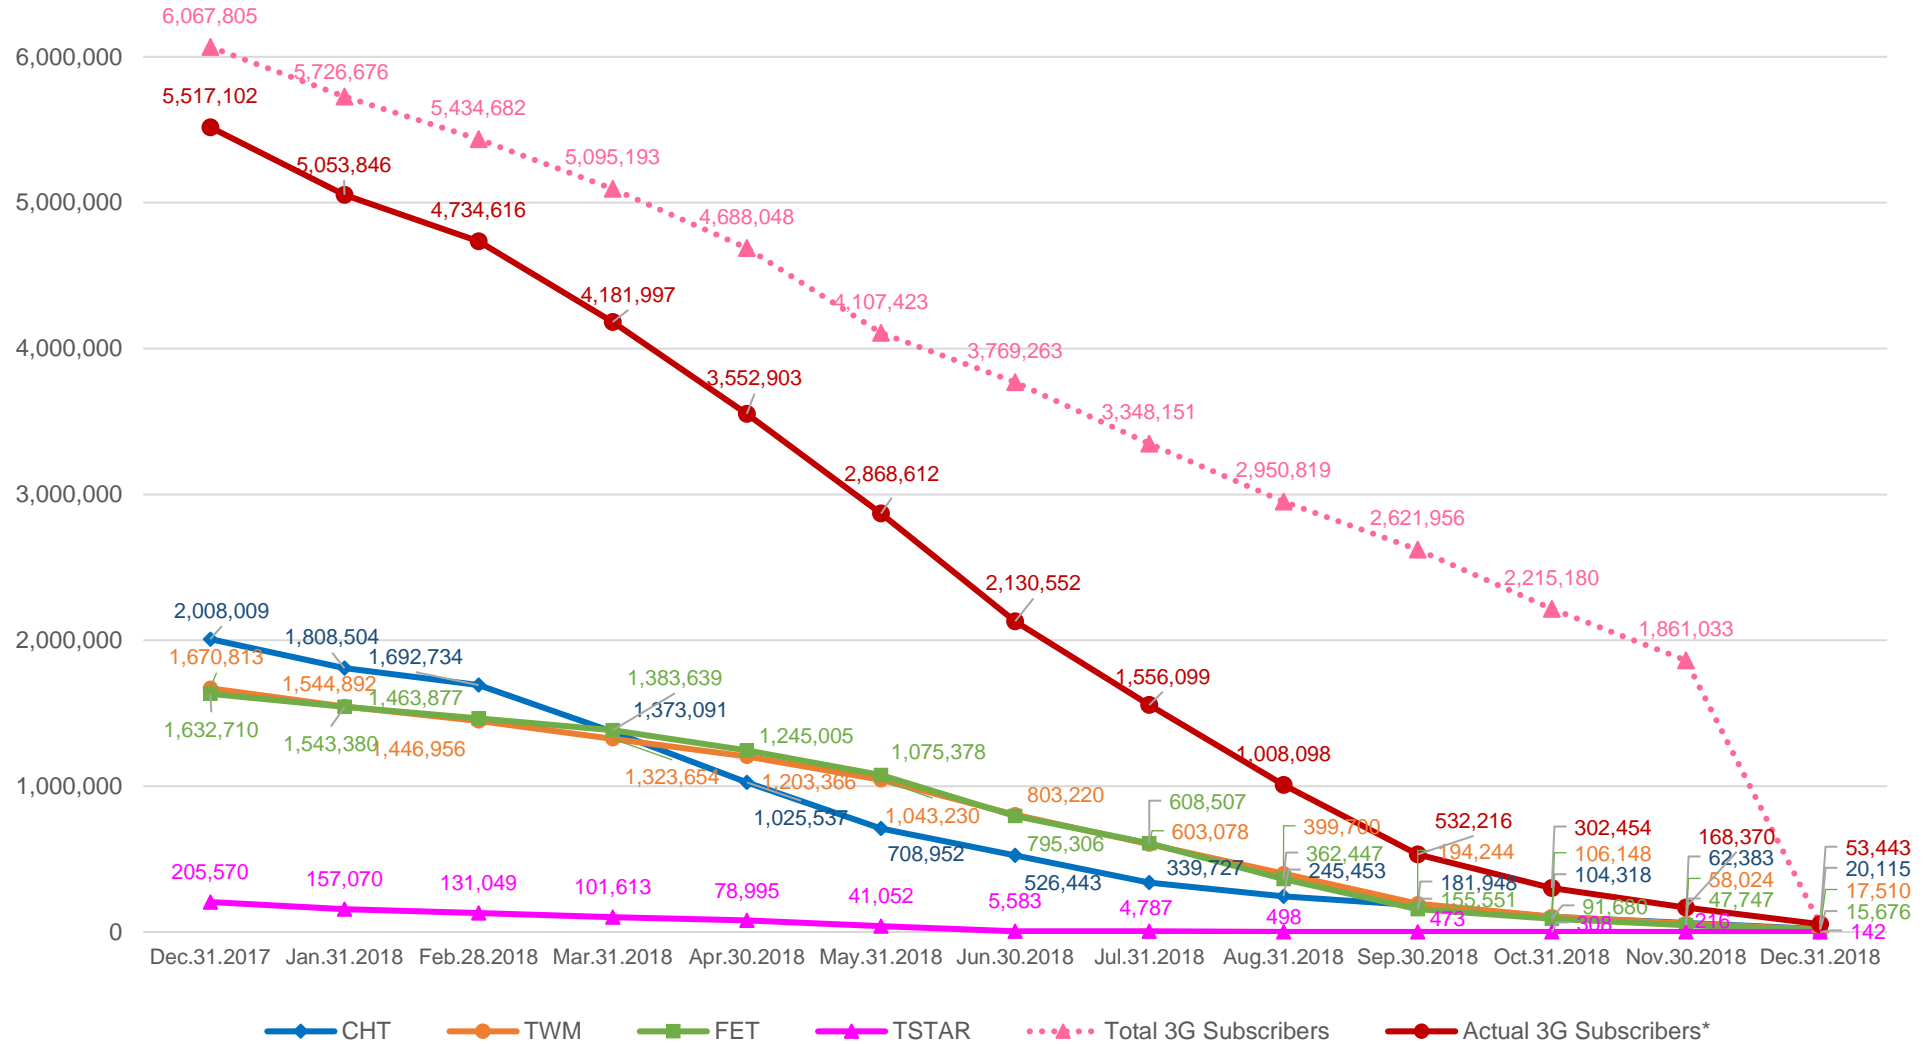

3G Subscribers

Dec.31.2018

Subscribers

Note1 : 'Actual subscribers' refers to those who **had not yet** agreed to move to 4G each month

Note2 : All 3G operators have calculated 'Actual 3G Subscribers'